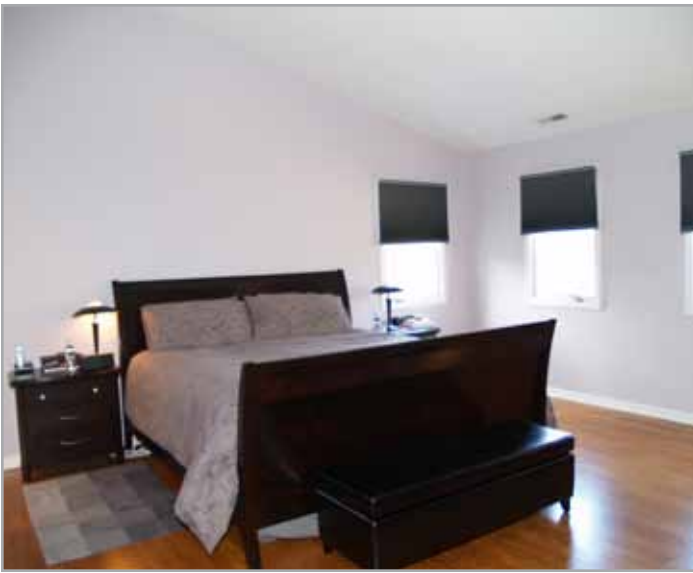

Harborview

Move right into this bright and open center hall Colonial tucked away on a prime Westport cul-de-sac, close to the center of town. Special features include a spacious master suite with adjacent office/nursery/sitting room, top-of-the-line audio wiring and speakers, a finished walk-out lower level with full bath, and two decks for dining, relaxing and entertaining — all with one of the easiest commutes you will find in town!

Enjoy an enviable location and abundant natural light at this window-filled, central Westport Colonial where you can catch a shuttle bus right down the block for a quick ride to the train station. The stage for easy living is set in a bright and spacious foyer which welcomes arrivals and leads to the open floor plan uniting the main level.

With the touch of a button, add rich ambiance from speakers throughout the main floor, master bedroom and two decks.

Dinner with family and friends will be picture perfect in this formal dining room with solid oak, random width floors, crown molding, chair rail, and three casement windows letting in sunny warmth or glimpses of a starry sky.

A hall bath and laundry closet are conveniently located with access to two additional bedrooms for children or guests.

Recharge and renew in this master suite kept light and bright with a vaulted ceiling and hardwood floors. An adjacent sitting room and spa-like master bath with Jacuzzi complete this spacious retreat.